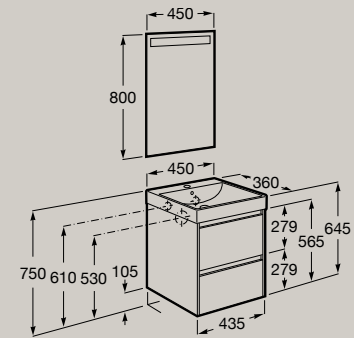

Soft Close Full Extraction

500 x 360 mm

Unik (compact base unit with two drawers and basin)

A851682...

Pack (compact base unit with two drawers, basin and Eidos LED mirror)

A851698...