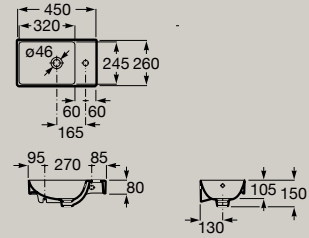

Basins

Compact wall-hung or vanity basin
450 x 260 mm
A327681..0

Compact wall-hung or vanity basin
400 x 320 mm
A32768D..0