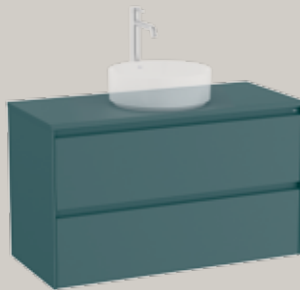

1000 x 460 mm

Base unit for countertop basin with two drawers

A851730...

Pack (base unit for countertop basin with two drawers and Eidos LED mirror)

A851718...

Soft Close Full Extraction Internal organizer