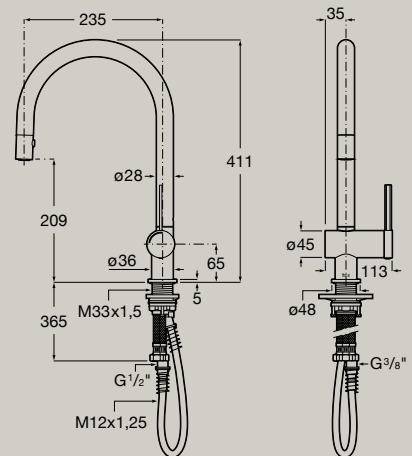

Kitchen mixer with swivel spout and flexible supply hoses  
**A5A841F..0**

Cold  
 Start

Kitchen mixer with swivel spout and flexible supply hoses  
**A5A831F..0**

Cold  
 Start

Kitchen sink mixer with swivel and retractable 2-function pull-down spout and flexible supply hoses  
**A5A811F..0**

Cold  
 Start

Kitchen sink mixer with swivel and retractable 2-function pull-out spout and flexible supply hoses  
**A5A851F..0**

Cold  
 Start

Dimensions in mm. Replace (..) in the product reference with the code of the chosen finish: