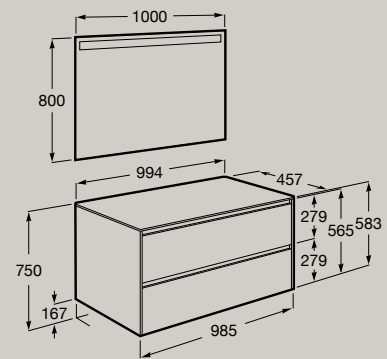

1000 x 460 mm

Base unit for countertop basin with two drawers

A851730...

Pack (base unit for countertop basin with two drawers and Eidos LED mirror)

A851718...

Soft Close Full Extraction Internal organizer