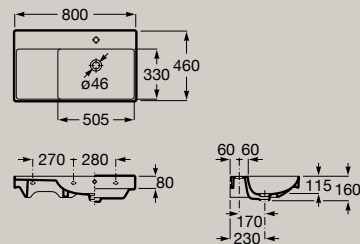

Wall-hung or vanity basin
800 x 460 mm
Sink on right hand
A327688..0