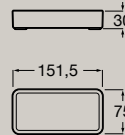

Adjustable shelves

Dimensions in mm. Replace (...) in the product reference with the code of the chosen finish:

● 509 Matt White ● 510 Matt Grey ● 511 Dark Elm ● 512 Light Oak ● 513 Matt Green

Delta top unit with door  
750 x 350 mm  
**A857637...**

## Basin complements

Tray  
350 X 158 mm  
**A817670..0**

Compatible with 460 mm width basins

Container  
151,5 X 75 mm  
**A817671..0**

Countertop tumbler  
105 x 77,5 mm  
**A817672..0**

Countertop soap dispenser  
53 x 73 mm  
**A817673..0**