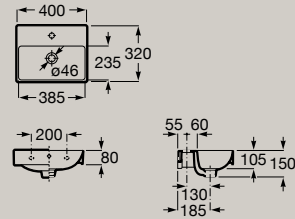

Basins

Compact wall-hung or vanity basin
450 x 260 mm
A327681..0

Compact wall-hung or vanity basin
400 x 320 mm
A32768D..0

Compact wall-hung or vanity basin
450 x 360 mm
A327682..0

Optional
Small semi-pedestal
A337782..0

Compact wall-hung or vanity basin
500 x 360 mm
A32768E..0

Optional
Small semi-pedestal
A337782..0

Compact wall-hung or vanity basin
550 x 360 mm
A327683..0

Optional
Small semi-pedestal
A337782..0

Dimensions in mm. Pedestal and semi-pedestal are not available in Supraglaze® finish. Replace (..) in the product reference with the code of the chosen finish: