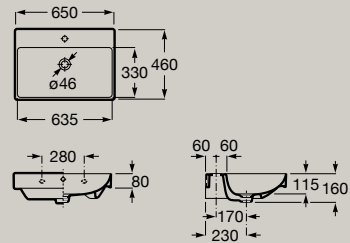

Wall-hung or vanity basin
650 x 460 mm
A327687..0

Optional
Pedestal
A337470..0

Semi-pedestal
A337471..0