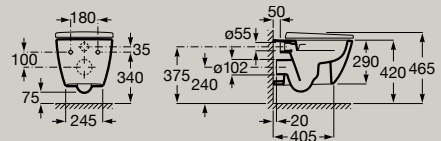

Wall-hung Rimless WC
A346687..0

Soft-closing seat and cover in
white finish
A801E12002

Seat and cover in white finish
A801E10002

Soft-closing seat and cover in
matt white finish
A801E12621

Seat and cover in matt white
finish
A801E10621

Rimless	Soft Close	Hidden Fixing