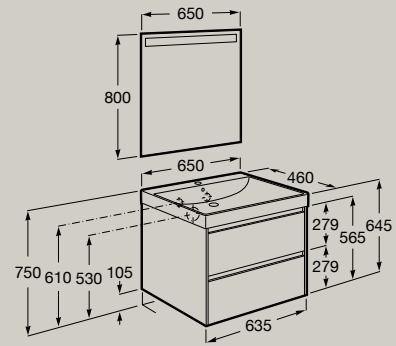

650 x 460 mm

Unik (base unit with two drawers and basin)

A851689...

Pack (base unit with two drawers, basin and Eidos LED mirror)

A851705...

Soft Close	Full Extraction	Internal organizer

800 x 460 mm

Unik (base unit with one drawer and right hand basin)

A851719...

Pack (base unit with one drawer, right hand basin and Eidos LED mirror)

A851721...

Unik (base unit with one drawer and left hand basin)

A851720...

Pack (base unit with one drawer, left hand basin and Eidos LED mirror)

A851722...

Unik (base unit with one drawer and centered basin)

A851685...

Pack (base unit with one drawer, centered basin and Eidos LED mirror)

A851701...

Soft Close	Full Extraction	Internal organizer