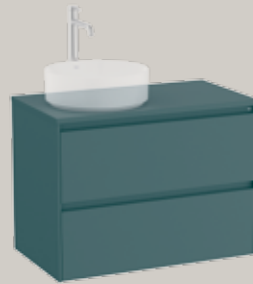

800 x 460 mm

Base unit for countertop right hand basin with two drawers

A851727...

Pack (base unit for countertop right hand basin with two drawers and Eidos LED mirror)

A851715...

Base unit for countertop left hand basin with two drawers

A851729...

Pack (base unit for countertop left hand basin with two drawers and Eidos LED mirror)

A851717...

Base unit for countertop centered basin with two drawers

Pack (base unit for countertop centered basin with two drawers and Eidos LED mirror)

A851716...

Soft Close Full Extraction Internal organizer