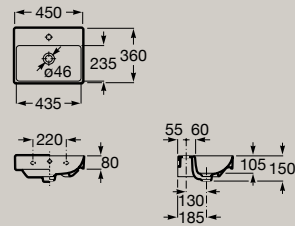

*Optional*  
Small semi-pedestal  
**A337782..0**

Compact wall-hung or vanity basin  
500 x 360 mm  
**A32768E..0**

*Optional*  
Small semi-pedestal  
**A337782..0**

Compact wall-hung or vanity basin  
550 x 360 mm  
**A327683..0**