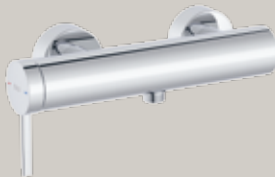

Wall-mounted shower mixer
A5A219E..0