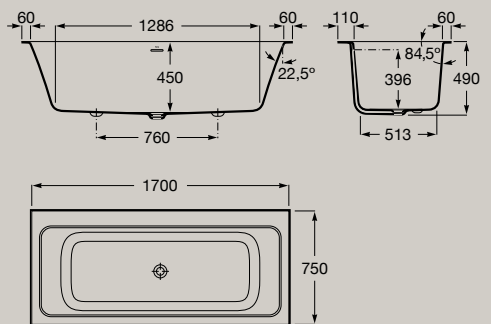

Dimensions in mm. Replace (..) in the product reference with the code of the chosen finish:

● 00 White