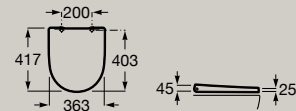

Compact wall-hung Rimless WC
A346688..0

Soft-closing seat and cover in
white finish
A801E22002

Seat and cover in white finish
A801E20002

Soft-closing seat and cover in
matt white finish
A801E22621

Seat and cover in matt white
finish
A801E20621

Rimless	Soft Close	Hidden Fixing