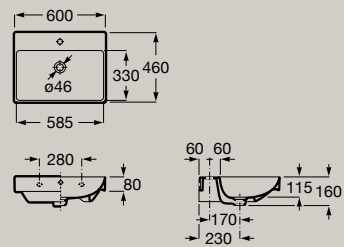

Wall-hung or vanity basin
600 x 460 mm
A327686..0

Optional
Pedestal
A337470..0

Semi-pedestal
A337471..0