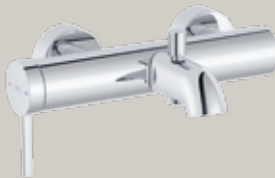

Wall-mounted bath-shower
mixer with automatic diverter
A5A029E..0