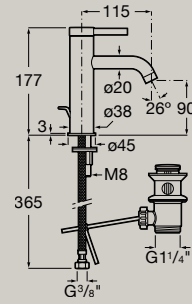

Faucets

Basin mixer with pop-up waste and flexible supply hoses
A5A309E..0

5L Cold Start

Basin mixer, smooth body with click-clack waste and flexible supply hoses
A5A3A9E..0

5L Cold Start