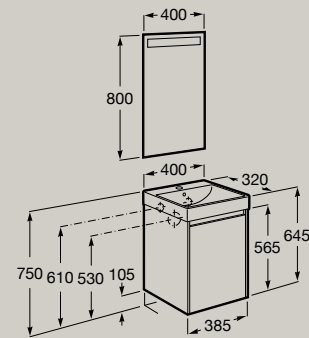

Soft Close Internal Shelf

450 x 360 mm

Unik (compact base unit with two drawers and basin)

A851681...

Pack (compact base unit with two drawers, basin and Eidos LED mirror)

A851697...