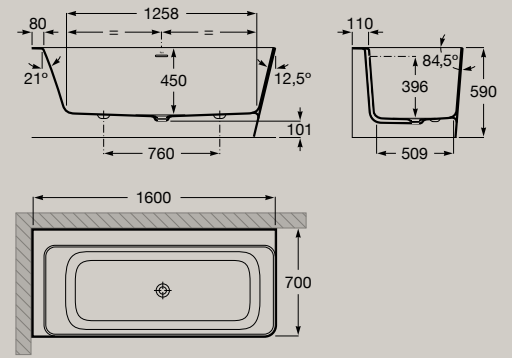

Baths

Asymmetric corner bath with panels. Made of Stonex®.
Left corner
1600 x 700 mm
A248629..0

Includes click-clack drain, trap and integrated overflow.