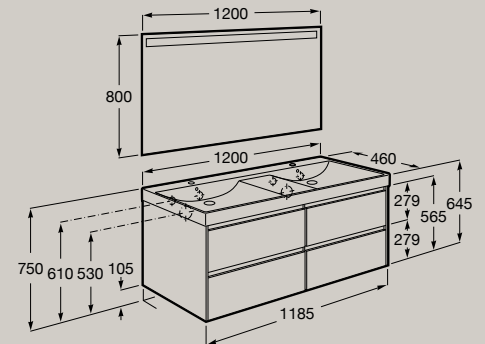

1200 x 460 mm

Unik (base unit with four drawers and double basin)

A851694...

Pack (base unit with four drawers, double basin and Eidos LED mirror)

A851710...

Soft Close Full Extraction Internal organizer