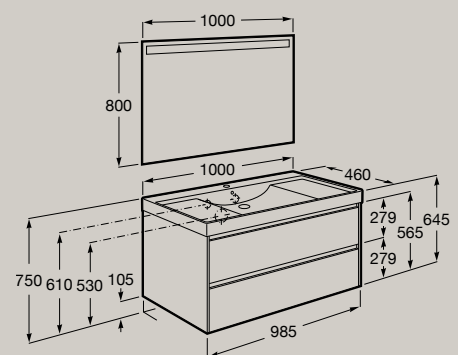

1000 x 460 mm

Unik (base unit with two drawers and basin)

A851693...

Pack (base unit with two drawers, basin and Eidos LED mirror)

A851709...

Soft Close Full Extraction Internal organizer