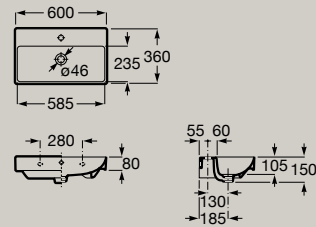

Compact wall-hung or vanity basin
600 x 360 mm
A327684..0

Optional
Small semi-pedestal
A337782..0