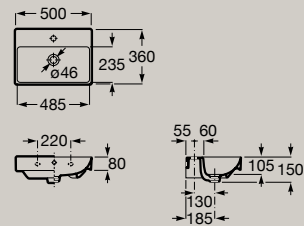

*Optional*  
Small semi-pedestal  
**A337782..0**

Compact wall-hung or vanity basin  
500 x 360 mm  
**A32768E..0**

*Optional*  
Small semi-pedestal  
**A337782..0**

Compact wall-hung or vanity basin  
550 x 360 mm  
**A327683..0**