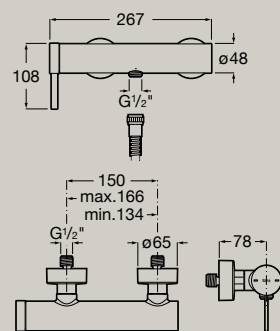

Wall-mounted shower mixer
A5A219E..0