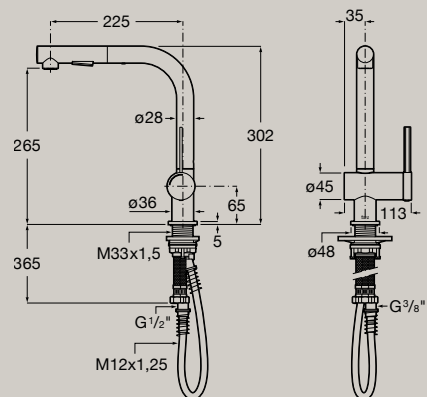

Kitchen mixer with swivel spout and flexible supply hoses  
**A5A841F..0**

Cold  
 Start

Kitchen mixer with swivel spout and flexible supply hoses  
**A5A831F..0**

Cold  
 Start

Kitchen sink mixer with swivel and retractable 2-function pull-down spout and flexible supply hoses  
**A5A811F..0**

Cold  
 Start

Kitchen sink mixer with swivel and retractable 2-function pull-out spout and flexible supply hoses  
**A5A851F..0**

Cold  
 Start

Dimensions in mm. Replace (..) in the product reference with the code of the chosen finish: