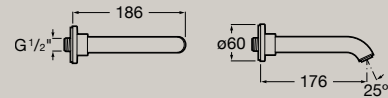

Lanta bath spout
A5A0803..0