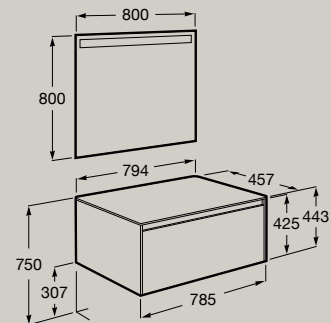

800 x 460 mm

Base unit for countertop basin with one drawer

**A851724...**

Pack (base unit for countertop basin with one drawer and Eidos LED mirror)

**A851712...**

| Soft Close | Full Extraction | Internal organizer |
|------------|-----------------|--------------------|
|------------|-----------------|--------------------|