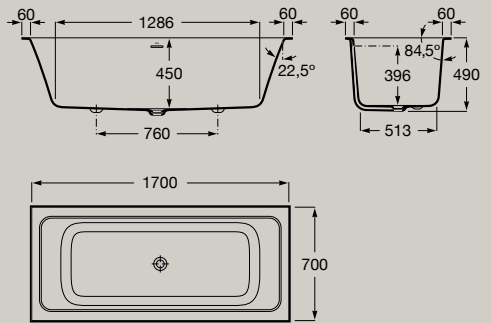

Rectangular drop in bath.
Made of Stonex®.
1700 x 750 mm
A248630..0

Includes click-clack drain, trap and integrated overflow.