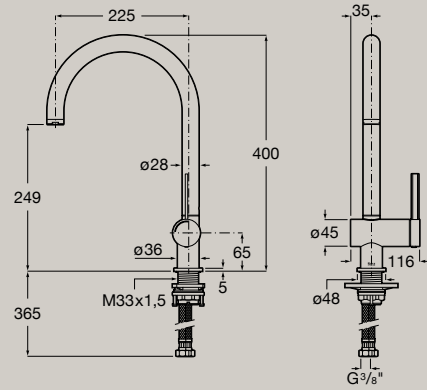

Kitchen mixer with swivel spout and flexible supply hoses
A5A841F..0

Cold
Start

Kitchen mixer with swivel spout and flexible supply hoses
A5A831F..0

Cold
Start