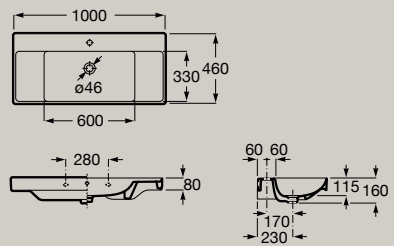

Wall-hung or vanity basin
1000 x 460 mm
A32768A..0

Optional
Pedestal
A337470..0
Semi-pedestal
A337471..0