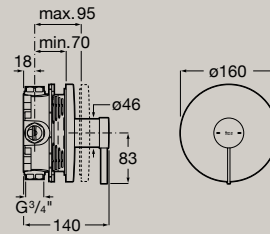

Built-in shower mixer (1 way)
A5A2B9E..0

RocaBox required
A525869403

Lanta bath spout
A5A0803..0