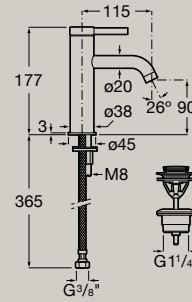

# Faucets

Basin mixer with pop-up waste and flexible supply hoses  
**A5A309E..0**

5L Cold Start

Basin mixer, smooth body with click-clack waste and flexible supply hoses  
**A5A3A9E..0**

5L Cold Start

Basin mixer mezzo, smooth body with click-clack waste and flexible supply hoses  
**A5A3C9E..0**