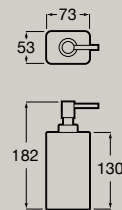

## Basin complements

Tray  
350 X 158 mm  
**A817670..0**

Compatible with 460 mm width basins

Container  
151,5 X 75 mm  
**A817671..0**

Countertop tumbler  
105 x 77,5 mm  
**A817672..0**

Countertop soap dispenser  
53 x 73 mm  
**A817673..0**