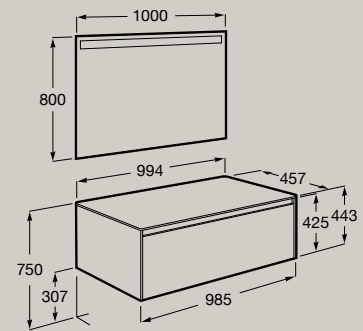

**A851714...**

Soft Close Full Extraction Internal organizer

1000 x 460 mm

Base unit for countertop basin with two drawers

**A851730...**

Pack (base unit for countertop basin with two drawers and Eidos LED mirror)