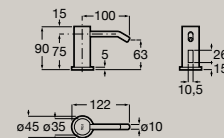

Dimensions in mm. Replace (..) in the product reference with the code of the chosen finish:

● C0 Chrome ● NB Matt Black Everlux finishes: ● CN Titanium Black ● RG Rose Gold