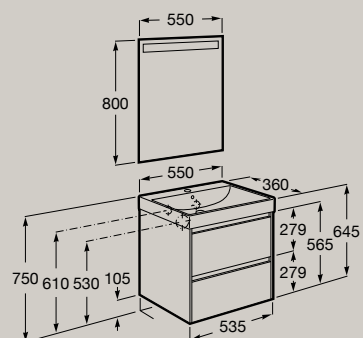

550 x 360 mm

Unik (compact base unit with two drawers and basin)

A851683...

Pack (compact base unit with two drawers, basin and Eidos LED mirror)

A851699...

Soft Close Full Extraction