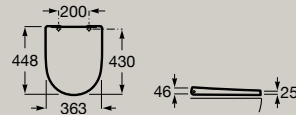

Wall-hung Rimless WC
A346687..0

Soft-closing seat and cover in
white finish
A801E12002

Seat and cover in white finish
A801E10002

Soft-closing seat and cover in
matt white finish
A801E12621

Seat and cover in matt white
finish
A801E10621

Rimless	Soft Close	Hidden Fixing