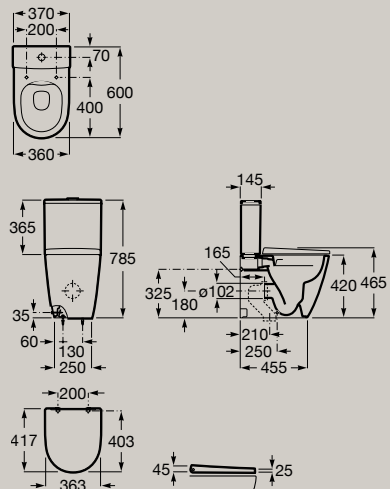

4,5/3L Rimless Soft Close

Extra Height