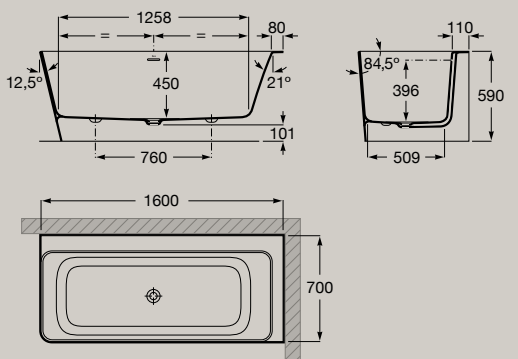

Asymmetric corner bath with panels. Made of Stonex®.
Right corner
1600 x 700 mm
A248638..0

Includes click-clack drain, trap and integrated overflow.

Rectangular drop in bath.
Made of Stonex®.
1700 x 700 mm
A248631..0

Includes click-clack drain, trap and integrated overflow.