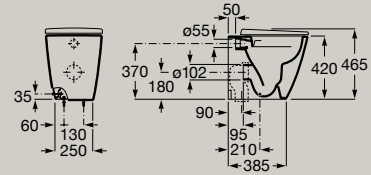

Back to wall single floorstanding
Rimless WC with dual outlet
A347687..0

Soft-closing seat and cover in
white finish
A801E12002

Seat and cover in white finish
A801E10002

Soft-closing seat and cover in
matt white finish
A801E12621

Seat and cover in matt white
finish
A801E10621

Rimless	Soft Close	Extra Height