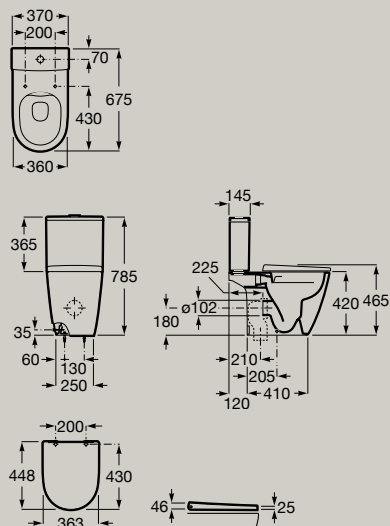

Toilets

Close-coupled Rimless WC with dual outlet

A342687..0

Dual flush 4,5/3L WC cistern with side inlet

A341680..0

Dual flush 4,5/3L WC cistern with bottom inlet

A341681..0

Soft-closing seat and cover in white finish

A801E12002

Seat and cover in white finish

A801E10002

Soft-closing seat and cover in matt white finish

A801E12621

Seat and cover in matt white finish

A801E10621

4,5/3L Rimless Soft Close

Extra Height

Compact back to wall close-coupled Rimless WC with dual outlet

A342688..0

Dual flush 4,5/3L WC cistern with side inlet

A341680..0

Dual flush 4,5/3L WC cistern with bottom inlet

A341681..0

Soft-closing seat and cover in white finish

A801E22002

Seat and cover in white finish

A801E20002

Soft-closing seat and cover in matt white finish

A801E22621

Seat and cover in matt white finish

A801E20621