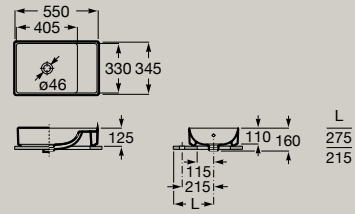

Over countertop basin
550 x 345 mm
A32768C..0