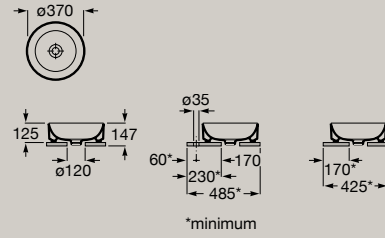

Over countertop basin
Ø370 mm
A32768J..0