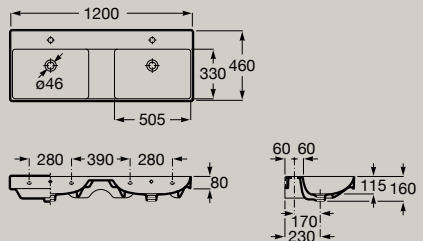

Double wall-hung or vanity
basin
1200 x 460 mm
A32768B..0