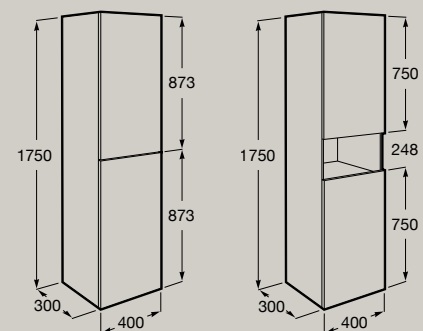

**A851710...**

Soft Close Full Extraction Internal organizer

Delta column unit  
1750 x 400 mm

**A857635...**

Delta column unit, with open shelf

1750 x 400 mm

**A857636...**

Soft Close Reversible Push to open

Adjustable shelves

Dimensions in mm. Replace (...) in the product reference with the code of the chosen finish:

● 509 Matt White ● 510 Matt Grey ● 511 Dark Elm ● 512 Light Oak ● 513 Matt Green

Delta top unit with door  
750 x 350 mm  
**A857637...**