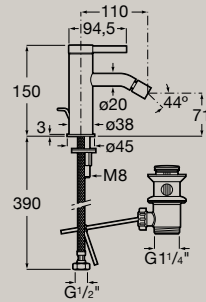

Bidet mixer with pop-up waste
and flexible supply hoses
A5A609E..0

5L