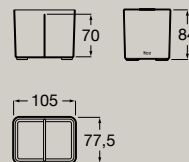

Adjustable shelves

Dimensions in mm. Replace (...) in the product reference with the code of the chosen finish:

● 509 Matt White ● 510 Matt Grey ● 511 Dark Elm ● 512 Light Oak ● 513 Matt Green

Delta top unit with door  
750 x 350 mm  
**A857637...**

## Basin complements

Tray  
350 X 158 mm  
**A817670..0**

Compatible with 460 mm width basins

Container  
151,5 X 75 mm  
**A817671..0**

Countertop tumbler  
105 x 77,5 mm  
**A817672..0**

Countertop soap dispenser  
53 x 73 mm  
**A817673..0**