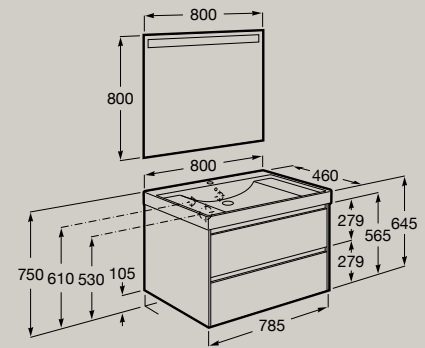

800 x 460 mm

Base unit for countertop basin with one drawer

**A851724...**

Pack (base unit for countertop basin with one drawer and Eidos LED mirror)

**A851712...**

| Soft Close | Full Extraction | Internal organizer |
|------------|-----------------|--------------------|
|------------|-----------------|--------------------|