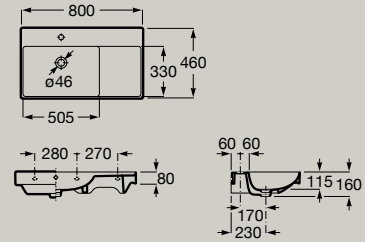

Wall-hung or vanity basin
800 x 460 mm
Sink on left hand
A327689..0