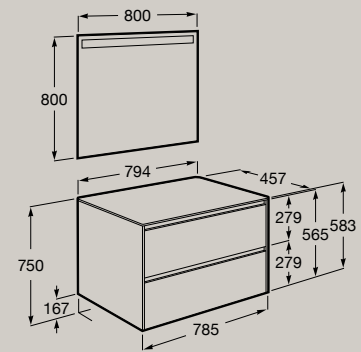

800 x 460 mm

Base unit for countertop right hand basin with two drawers

A851727...

Pack (base unit for countertop right hand basin with two drawers and Eidos LED mirror)

A851715...

Base unit for countertop left hand basin with two drawers

A851729...

Pack (base unit for countertop left hand basin with two drawers and Eidos LED mirror)

A851717...

Base unit for countertop centered basin with two drawers

Pack (base unit for countertop centered basin with two drawers and Eidos LED mirror)

A851716...

Soft Close Full Extraction Internal organizer