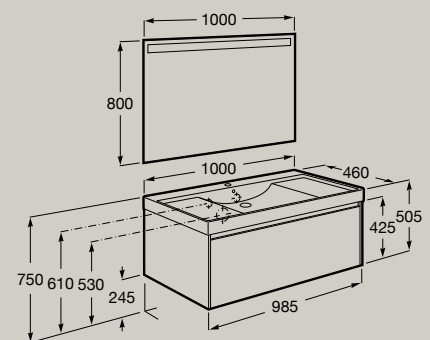

1000 x 460 mm

Unik (base unit with one drawer and basin)

**A851686...**

Pack (base unit with one drawer, basin and Eidos LED mirror)

**A851702...**

Soft Close Full Extraction Internal organizer

1000 x 460 mm