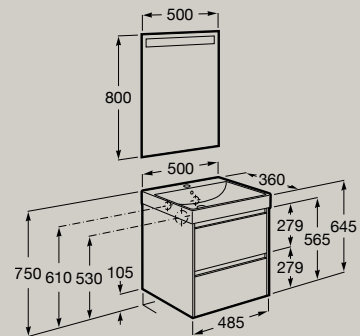

Soft Close Full Extraction

Dimensions in mm. Replace (...) in the product reference with the code of the chosen finish:

● 509 Matt White ● 510 Matt Grey ● 511 Dark Elm ● 512 Light Oak ● 513 Matt Green