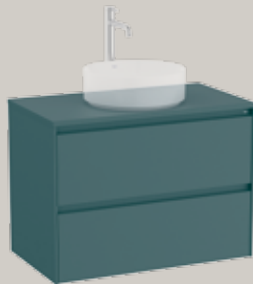

800 x 460 mm

Base unit for countertop right hand basin with two drawers

A851727...

Pack (base unit for countertop right hand basin with two drawers and Eidos LED mirror)

A851715...

Base unit for countertop left hand basin with two drawers

A851729...

Pack (base unit for countertop left hand basin with two drawers and Eidos LED mirror)

A851717...

Base unit for countertop centered basin with two drawers

Pack (base unit for countertop centered basin with two drawers and Eidos LED mirror)

A851716...

Soft Close Full Extraction Internal organizer