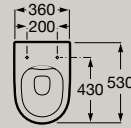

Back to wall single floorstanding
Rimless WC with dual outlet
A347687..0

Soft-closing seat and cover in
white finish
A801E12002

Seat and cover in white finish
A801E10002

Soft-closing seat and cover in
matt white finish
A801E12621

Seat and cover in matt white
finish
A801E10621

Rimless	Soft Close	Extra Height