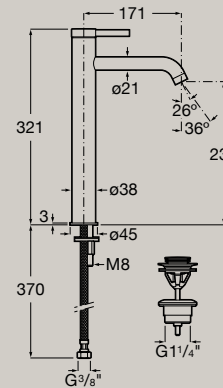

5L Cold Start

Basin mixer high-neck, smooth body with click-clack waste and flexible supply hoses  
**A5A349E..0**

5L Cold Start

Dimensions in mm. Replace (..) in the product reference with the code of the chosen finish: