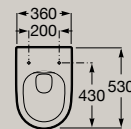

Wall-hung Rimless WC
A346687..0

Soft-closing seat and cover in
white finish
A801E12002

Seat and cover in white finish
A801E10002

Soft-closing seat and cover in
matt white finish
A801E12621

Seat and cover in matt white
finish
A801E10621

Rimless	Soft Close	Hidden Fixing