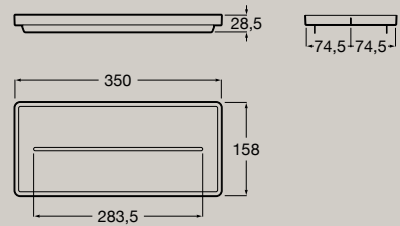

Adjustable shelves

Dimensions in mm. Replace (...) in the product reference with the code of the chosen finish:

● 509 Matt White ● 510 Matt Grey ● 511 Dark Elm ● 512 Light Oak ● 513 Matt Green

Delta top unit with door  
750 x 350 mm  
**A857637...**

## Basin complements

Tray  
350 X 158 mm  
**A817670..0**

Compatible with 460 mm width basins

Container  
151,5 X 75 mm  
**A817671..0**

Countertop tumbler  
105 x 77,5 mm  
**A817672..0**

Countertop soap dispenser  
53 x 73 mm  
**A817673..0**