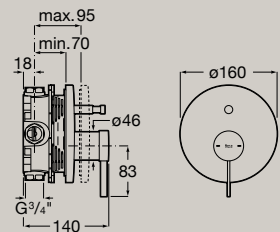

Built-in bath-shower mixer with
automatic diverter (2 ways)
A5A0B9E..0

RocaBox required
A525869403

Dimensions in mm. Replace (..) in the product reference with the code of the chosen finish:

● C0 Chrome ● NB Matt Black Everlux finishes: ● CN Titanium Black ● RG Rose Gold