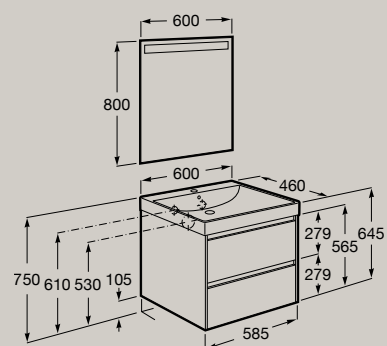

600 x 460 mm

Unik (base unit with two drawers and basin)

**A851688...**

Pack (base unit with two drawers, basin and Eidos LED mirror)

**A851704...**

Soft Close Full Extraction Internal organizer

Dimensions in mm. Replace (...) in the product reference with the code of the chosen finish: