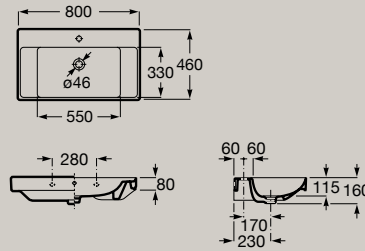

Wall-hung or vanity basin
800 x 460 mm
A32768H..0

Optional
Pedestal
A337470..0
Semi-pedestal
A337471..0