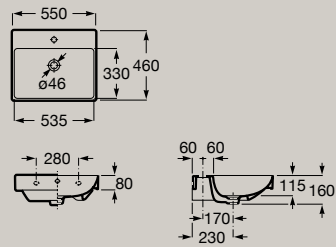

Wall-hung or vanity basin
550 x 460 mm
A327685..0

Optional
Pedestal
A337470..0

Semi-pedestal
A337471..0