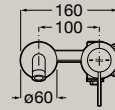

Built-in basin mixer
A5A359E..0

Built-in body required
A5E3501.0

5L