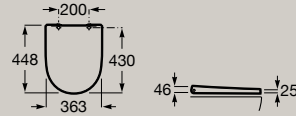

Back to wall single floorstanding
Rimless WC with dual outlet
A347687..0

Soft-closing seat and cover in
white finish
A801E12002

Seat and cover in white finish
A801E10002

Soft-closing seat and cover in
matt white finish
A801E12621

Seat and cover in matt white
finish
A801E10621

Rimless	Soft Close	Extra Height