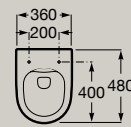

Compact wall-hung Rimless WC
A346688..0

Soft-closing seat and cover in
white finish
A801E22002

Seat and cover in white finish
A801E20002

Soft-closing seat and cover in
matt white finish
A801E22621

Seat and cover in matt white
finish
A801E20621

Rimless	Soft Close	Hidden Fixing