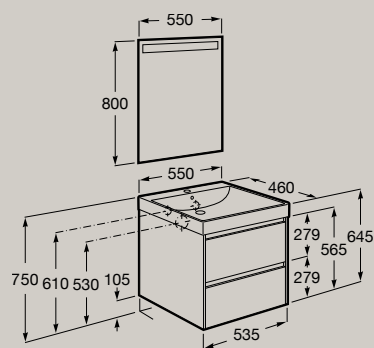

Soft Close Full Extraction

550 x 460 mm

Unik (base unit with two drawers and basin)

**A851687...**

Pack (base unit with two drawers, basin and Eidos LED mirror)

**A851703...**

Soft Close Full Extraction Internal organizer

600 x 460 mm

Unik (base unit with two drawers and basin)

**A851688...**

Pack (base unit with two drawers, basin and Eidos LED mirror)

**A851704...**

Soft Close Full Extraction Internal organizer

Dimensions in mm. Replace (...) in the product reference with the code of the chosen finish: