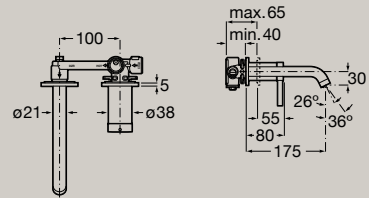

Built-in basin mixer
A5A359E..0

Built-in body required
A5E3501.0

5L