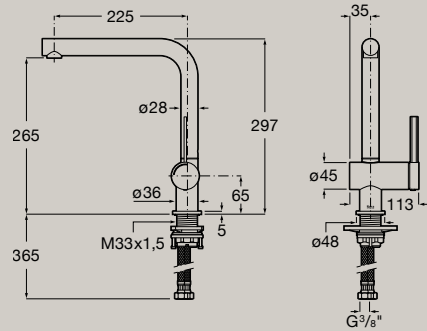

Kitchen sink mixer with swivel and retractable 2-function pull-down spout and flexible supply hoses
A5A811F..0

Cold
Start