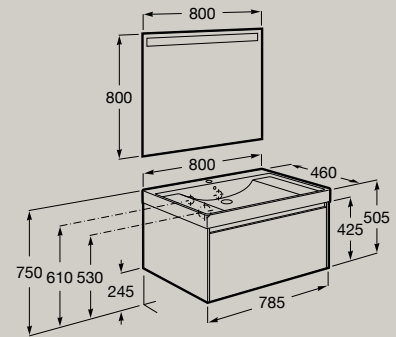

Dimensions in mm. Replace (...) in the product reference with the code of the chosen finish:

● 509 Matt White ● 510 Matt Grey ● 511 Dark Elm ● 512 Light Oak ● 513 Matt Green