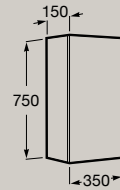

Delta top unit with door
750 x 350 mm
A857637...

Soft Close   Reversible   Push to open