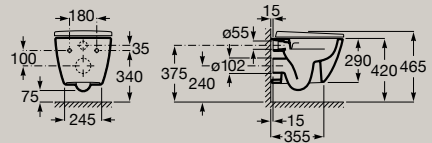

Compact wall-hung Rimless WC
A346688..0

Soft-closing seat and cover in
white finish
A801E22002

Seat and cover in white finish
A801E20002

Soft-closing seat and cover in
matt white finish
A801E22621

Seat and cover in matt white
finish
A801E20621

Rimless	Soft Close	Hidden Fixing