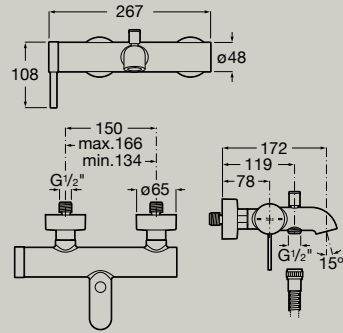

Wall-mounted bath-shower
mixer with automatic diverter
A5A029E..0