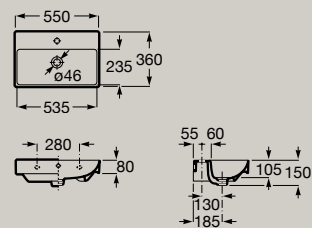

Compact wall-hung or vanity basin
550 x 360 mm
A327683..0

Optional
Small semi-pedestal
A337782..0