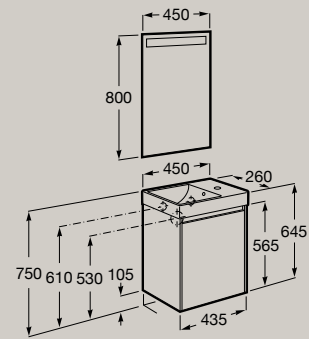

## Furniture

450 x 260 mm

Unik (compact base unit with one door and basin)

**A851678...**

Pack (compact base unit with one door, basin and Eidos LED mirror)

**A851696...**

Soft Close Internal Shelf

400 x 320 mm