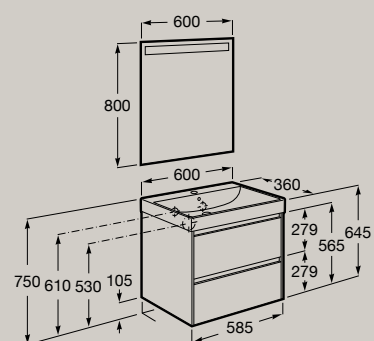

550 x 460 mm

Unik (base unit with two drawers and basin)

A851687...

Pack (base unit with two drawers, basin and Eidos LED mirror)

A851703...

Soft Close Full Extraction Internal organizer