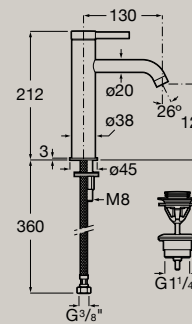

5L Cold Start

Basin mixer high-neck, smooth body with click-clack waste and flexible supply hoses  
**A5A349E..0**

5L Cold Start

Dimensions in mm. Replace (..) in the product reference with the code of the chosen finish: