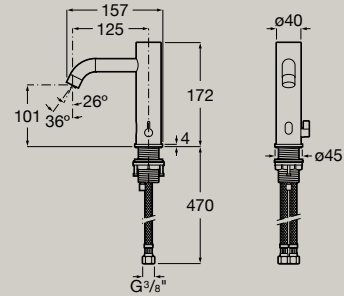

Electronic soap or hand
sanitizer dispenser, deck-
mounted (DC)
A818020..0

Powered by four 1.5V D/LR20)
alkaline batteries (not included)

Electronic soap or hand
sanitizer dispenser, deck-
mounted (AC)
A818014..0

Mains operated at 100-240V.
Includes power source

Dimensions in mm. Replace (..) in the product reference with the code of the chosen finish:

● C0 Chrome ● NB Matt Black Everlux finishes: ● CN Titanium Black ● RG Rose Gold